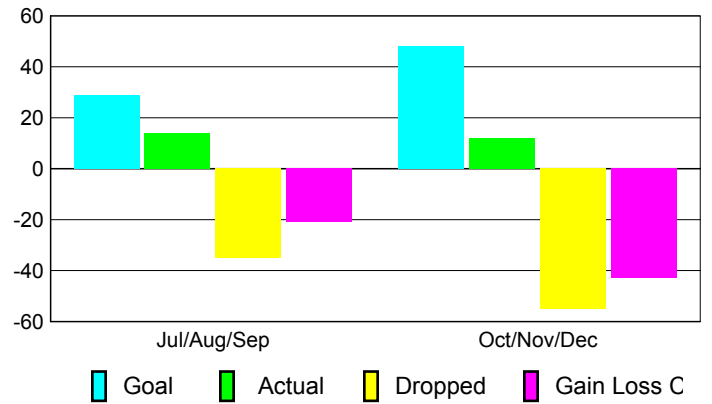

Membership Results 2010-2011

Goal, New, Dropped, Gain/Loss