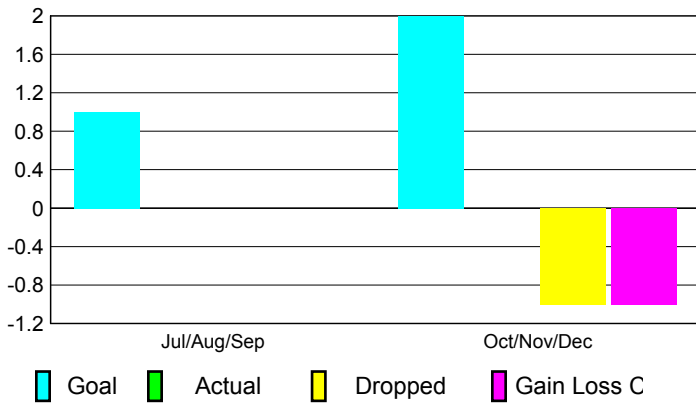

2010-2011 GMT Reports for District (or Undistricted) **District 116 B**

GMT: HOWARD PATRICK LEE

Location: SPAIN

GMT CA: 4

CLUBS

Club Results
2010-2011

Clubs
2009-2010

Month	New Club Goal	Actual New Clubs	Actual Dropped Clubs	Gain/Loss of Clubs	Gain/Loss of Clubs
Jul/Aug/Sep	1	0	0	0	0
Oct/Nov/Dec	2	0	-1	-1	0
Totals	3	0	-1	-1	0

Club Results 2010-2011

Goal, New, Dropped, Gain/Loss

Comparison of Club Gain/Loss

Current Year Compared to the Previous Year

YTD Status Quo Clubs 2010-2011

Status Quo Clubs Compared to Status Quo Members

MEMBERSHIP

Membership Results
2010-2011

Membership
2009-2010

Month	Net Memb Goal	Actual New Memb	Actual Dropped Memb	Gain/Loss of Memb	Gain/Loss of Memb
Jul/Aug/Sep	29	14	-35	-21	21
Oct/Nov/Dec	48	12	-55	-43	-19
Totals	77	26	-90	-64	2