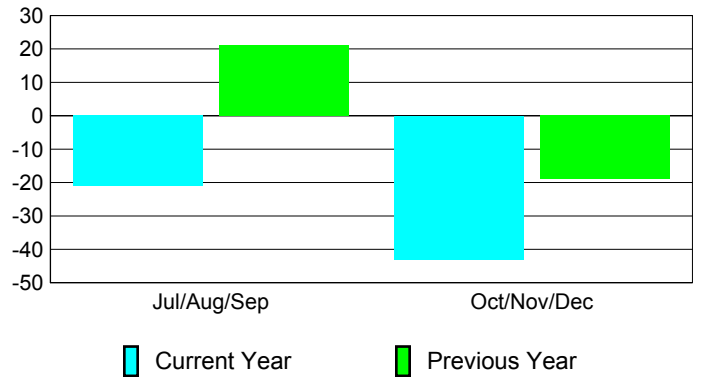

Comparison of Membership Gain/Loss

Current Year Compared to the Previous Year